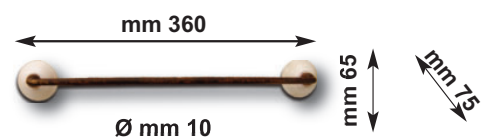

Porta Asciugamani TOWEL TRACKS

Art. 2000

Porta asciugamani da parete con
ceramica misura cm 30

WROUGHT IRON WALL TOWEL RACK CM 30