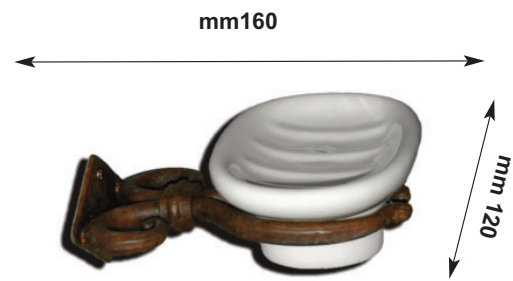

Porta Sapone SOAP DISH

Art. 1009

Porta sapone da parete in ceramica con supporto in ferro forgiato

CERAMIC WALL-MOUNTED SOAP HOLDER WITH FORGED IRON SUPPORT

OPZIONI CERAMICHE-ceramic options

A	BIANCA LISCIA
	BIANCA LISCIA BORDO DECORATO
B	MARRONE BLUE VERDE BORDEAUX
C	BIANCA SMERLATA
	BIANCA SMERLATA BORDO DECORATO
D	MARRONE BLUE VERDE BORDEAUX

Art. 1012

Porta sapone da appoggio in ceramica con supporto in ferro forgiato

COUNTERTOP SOAP HOLDER IN CERAMIC WITH FORGED IRON SUPPORT

Art. 1023

Dosatore sapone da parete in ceramica con supporto in ferro forgiato

HAND FORGED WALL BRACKET SOAP DISPENSER HOLDER

OPZIONI CERAMICHE-ceramic options

A	BIANCA LISCIA
	BIANCA LISCIA BORDO DECORATO
B	MARRONE BLUE VERDE BORDEAUX