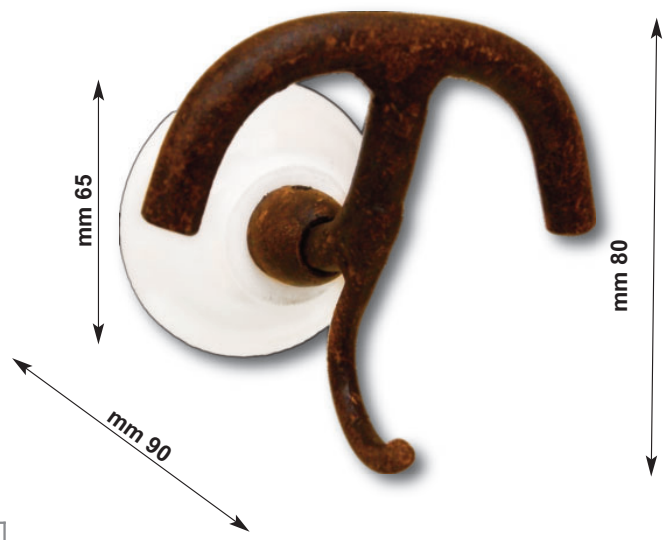

Appendi Abiti CLOTHES HANGERS

Art. 2032
Gancio appendi accappatoio doppio
con ceramica

DOUBLE BATHROBE HANGER