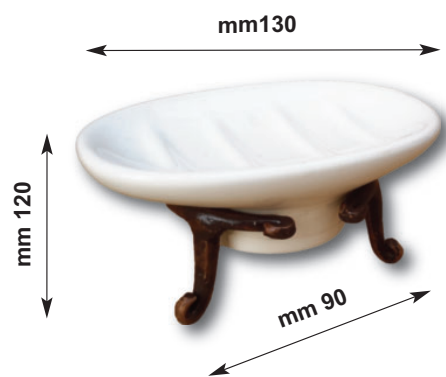

Porta Sapone SOAP DISH

Art. 1009

Porta sapone da parete in ceramica con supporto in ferro forgiato

CERAMIC WALL-MOUNTED SOAP HOLDER WITH FORGED IRON SUPPORT

OPZIONI CERAMICHE-ceramic options

A	BIANCA LISCIA
	BIANCA LISCIA BORDO DECORATO
B	MARRONE BLUE VERDE BORDEAUX
C	BIANCA SMERLATA
	BIANCA SMERLATA BORDO DECORATO
D	MARRONE BLUE VERDE BORDEAUX

Art. 1012

Porta sapone da appoggio in ceramica con supporto in ferro forgiato

COUNTERTOP SOAP HOLDER IN CERAMIC WITH FORGED IRON SUPPORT

Art. 1023

Dosatore sapone da parete in ceramica con supporto in ferro forgiato

HAND FORGED WALL BRACKET SOAP DISPENSER HOLDER

OPZIONI CERAMICHE-ceramic options

A	BIANCA LISCIA
	BIANCA LISCIA BORDO DECORATO
B	MARRONE BLUE VERDE BORDEAUX