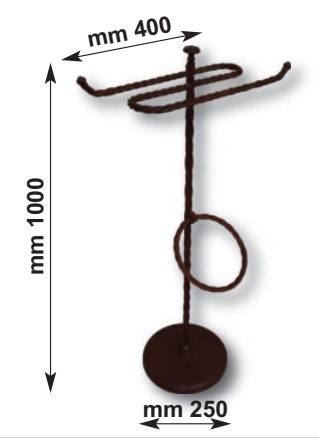

Piantang con base Tonda

FREE STANDING RACKS WITH ROUND BASE WITH

Art. 3055

Piantana porta asciugamani base tonda

FORGED IRON FREE STANDING SWING ARM TOWEL RACK WITH ROUND BASE