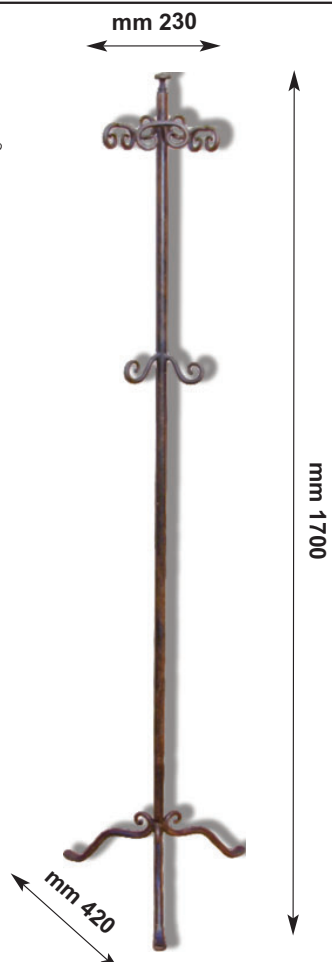

Art. 1030

Piantana porta accappatoi a 6 posti in ferro forgiato
WROUGHT IRON FREE STANDING
BATHROBE WITH 6 HANGERS

Since 1943 Love for Tradition

www.armoniedepoca.com