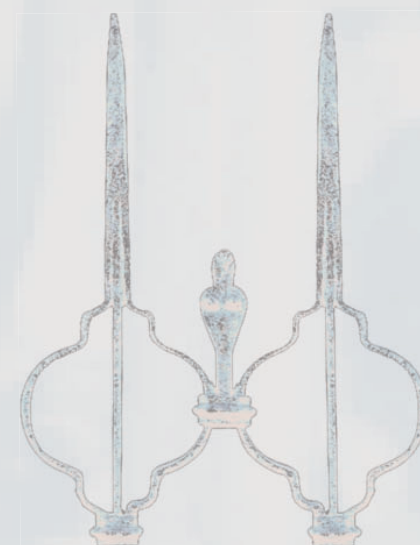

## Art. 4071

Cestino getta carta piedini  
a foglia  
PAPER BASKET

ACCESSORIO-ACCESSORY

COPERCHIO IN FERRO-IRON LID

ART.4071Y

Since 1943 Love for Tradition

Arredo Bagno

**RICAMBI CERAMICHE**  
REPLACEMENT CERAMICS