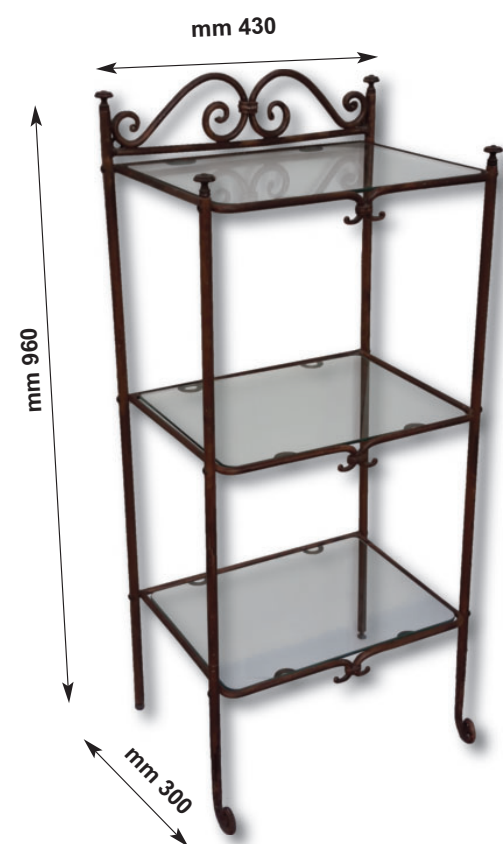

Mobili a giorno

SHELVES FORNITURE

Art. 1145

Mobile con 3 piani in vetro
misure mm :
H 960 - L 430 - P 300

FREE STANDING FORGED IRON
STRUCTURE WITH THREE
GLASS SHELVES