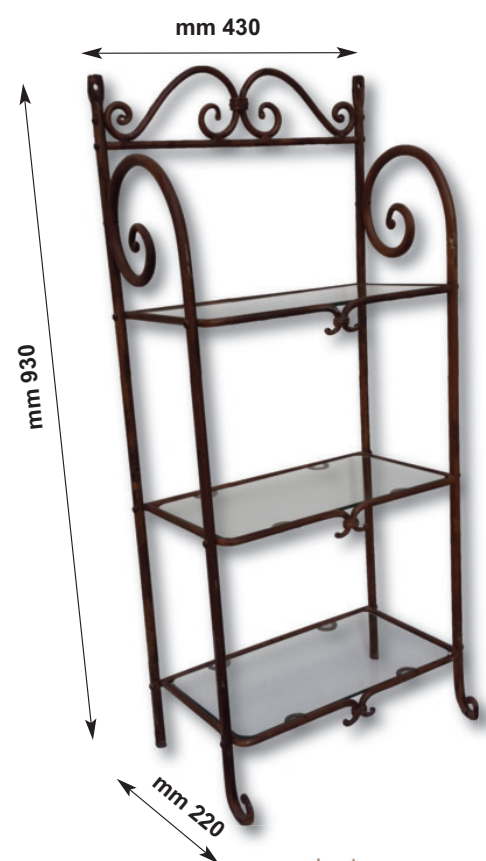

Art. 1135

Mobile con 3 piani in vetro
misure mm :
H 930 - L 430 - P 220

FREE STANDING FORGED
IRON STRUCTURE WITH THREE
GLASS SHELVES

Since 1943 Love for Tradition

www.armoniedepoca.com