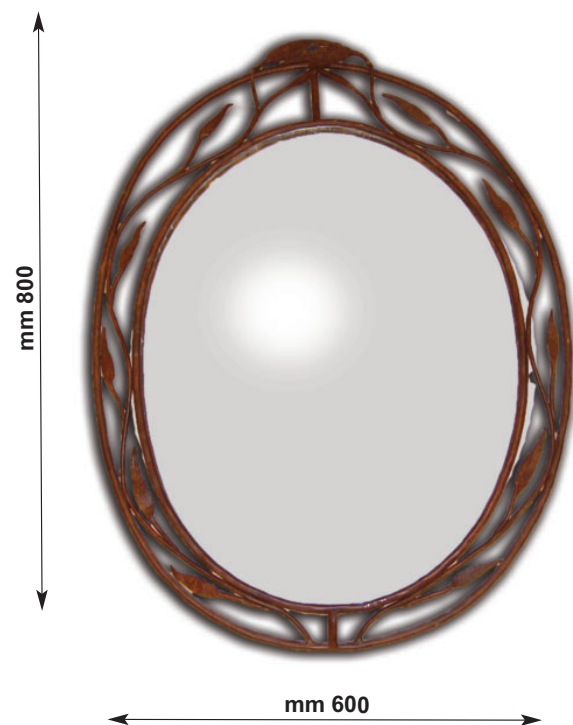

## Art. 4045

Specchio da parete ovale  
WALL HANGING OVAL MIRROR WITH  
HAND FORGED DECORATIONS