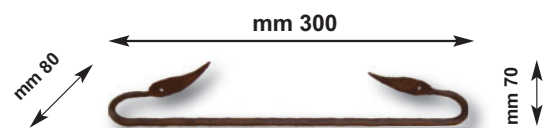

Porta Asciugamani

TOWEL TRACKS

Art. 4000

Porta asciugamani in ferro forgiato da parete
lunghezza cm 30
WROUGHT IRON WALL TOWEL
RACK CM 30