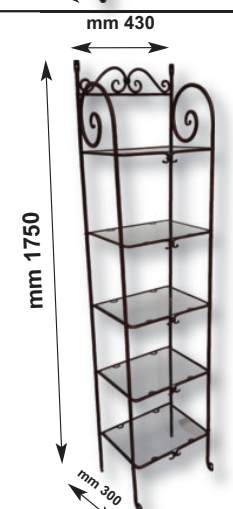

#### Art. 1115

Mobile in ferro con 5 piani  
in vetro misure mm :  
H 1750 - L 430 - P 220

FREE STANDING FORGED IRON  
STRUCTURE WITH FIVE GLASS  
SHELVES

#### Art. 1110

Mobile in ferro con 5 piani  
in vetro misure mm :  
H 1750 - L 630 - P 220

FREE STANDING FORGED  
IRON STRUCTURE WITH FIVE  
GLASS SHELVES

#### Art. 1105

Mobile in ferro con 5 piani  
in vetro misure mm :  
H 1750 - L 430 - P 300

FREE STANDING FORGED  
IRON STRUCTURE WITH FIVE  
GLASS SHELVES