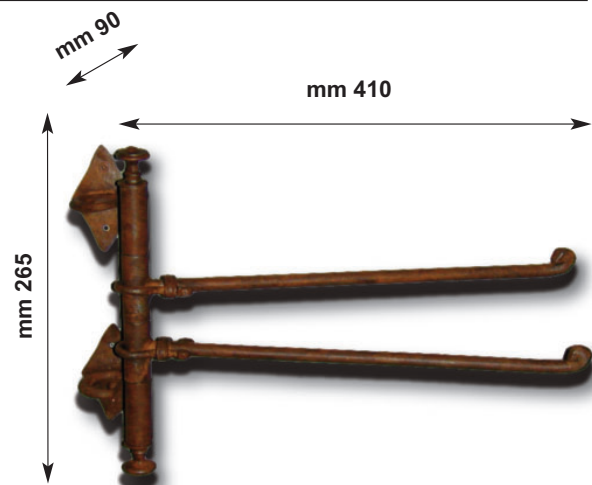

Art. 1035

Porta asciugamani in ferro forgiato snodato a 2 bracci
TWO ARMS WROUGHT IRON JOINTED TOWEL RACK