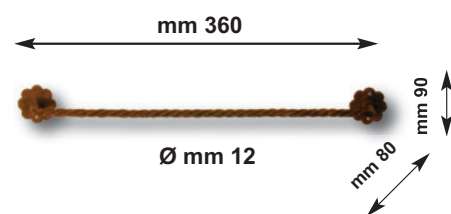

Porta Asciugamani TOWEL TRACKS

Art. 3000

Porta asciugamani in ferro forgiato da parete
lunghezza cm 30

WROUGHT IRON TOWEL RACK CM 30
Ø MM 12 - LENGTH MM 2000