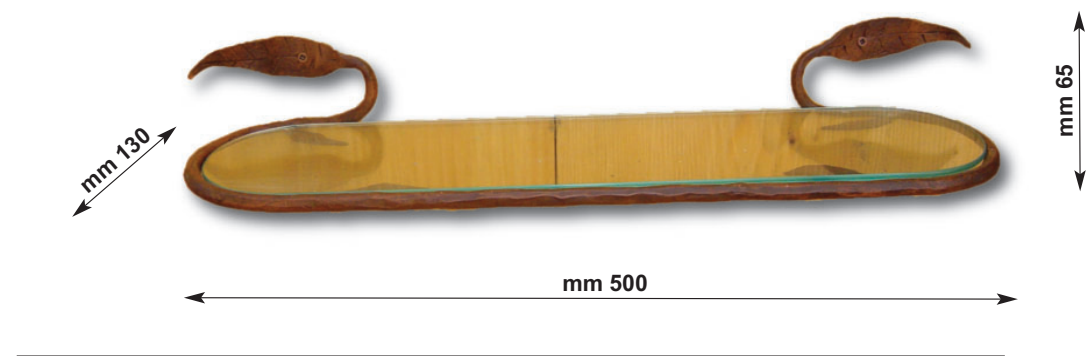

Mensole SHELVES

Art. 4058

Mensola in ferro con piano in vetro

HAND FORGED FRAME WOK AND GLASS SHELF