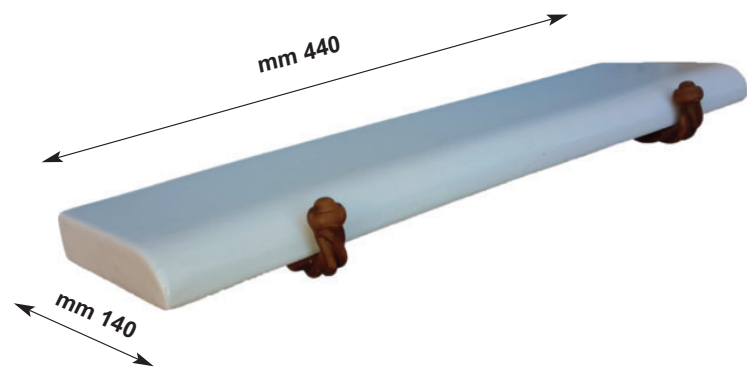

Art. 3059

Mensola con ceramica

CERAMIC SHELF WITH
HAND FORGED IRON
BRACKETS

OPZIONI CERAMICHE-ceramic options

A		BIANCA LISCIA
BIANCA LISCIA BORDO DECORATO		
B		MARRONE BLUE VERDE BORDEAUX