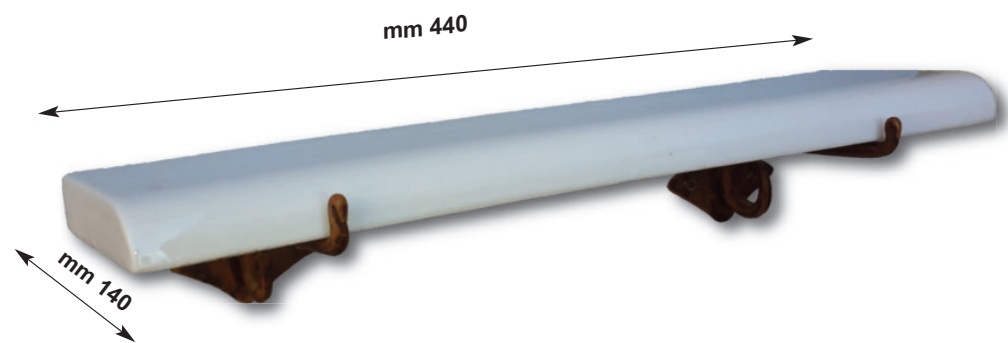

Art. 1059

Mensola con supporti in
ferro forgiato e piano in
ceramica

CERAMIC SHELF WITH
HAND FORGED IRON
BRACKETS

OPZIONI CERAMICHE-ceramic options

A		BIANCA LISCIA
	BIANCA LISCIA BORDO DECORATO	
B		MARRONE
		BLUE
		VERDE
		BORDEAUX

Since 1943 Love for Tradition

www.armoniedepoca.com