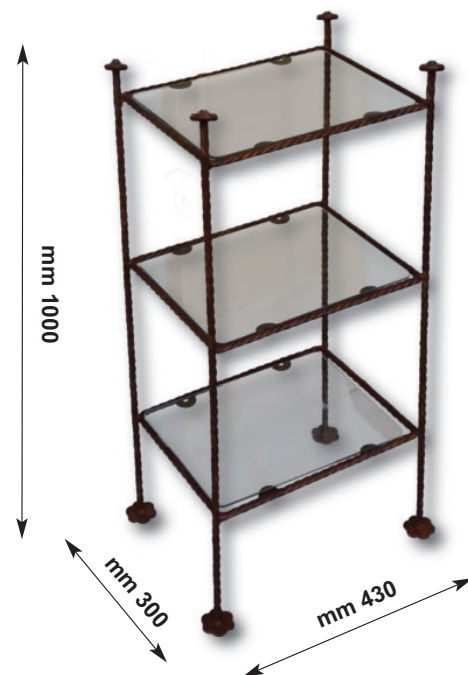

Since 1943 Love for Tradition

www.armoniedepoca.com