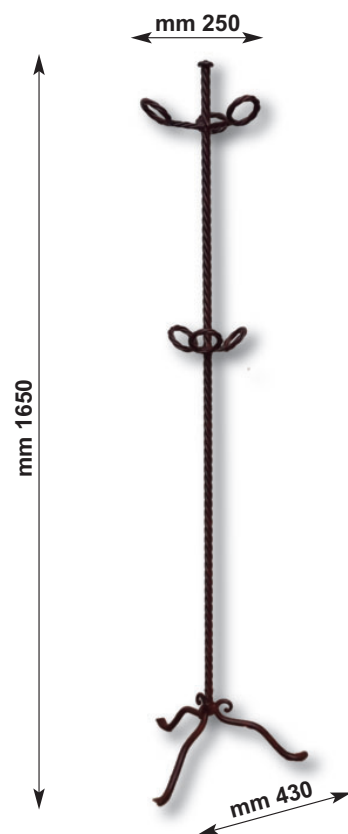

Appendi Abiti CLOTHES HANGERS

Art.3030

Piantana porta accappatoio a 6 posti misura cm 165x43 con base forgiata

WROUGHT IRON FREE STANDING BATHROBE WITH 6 HANGERS