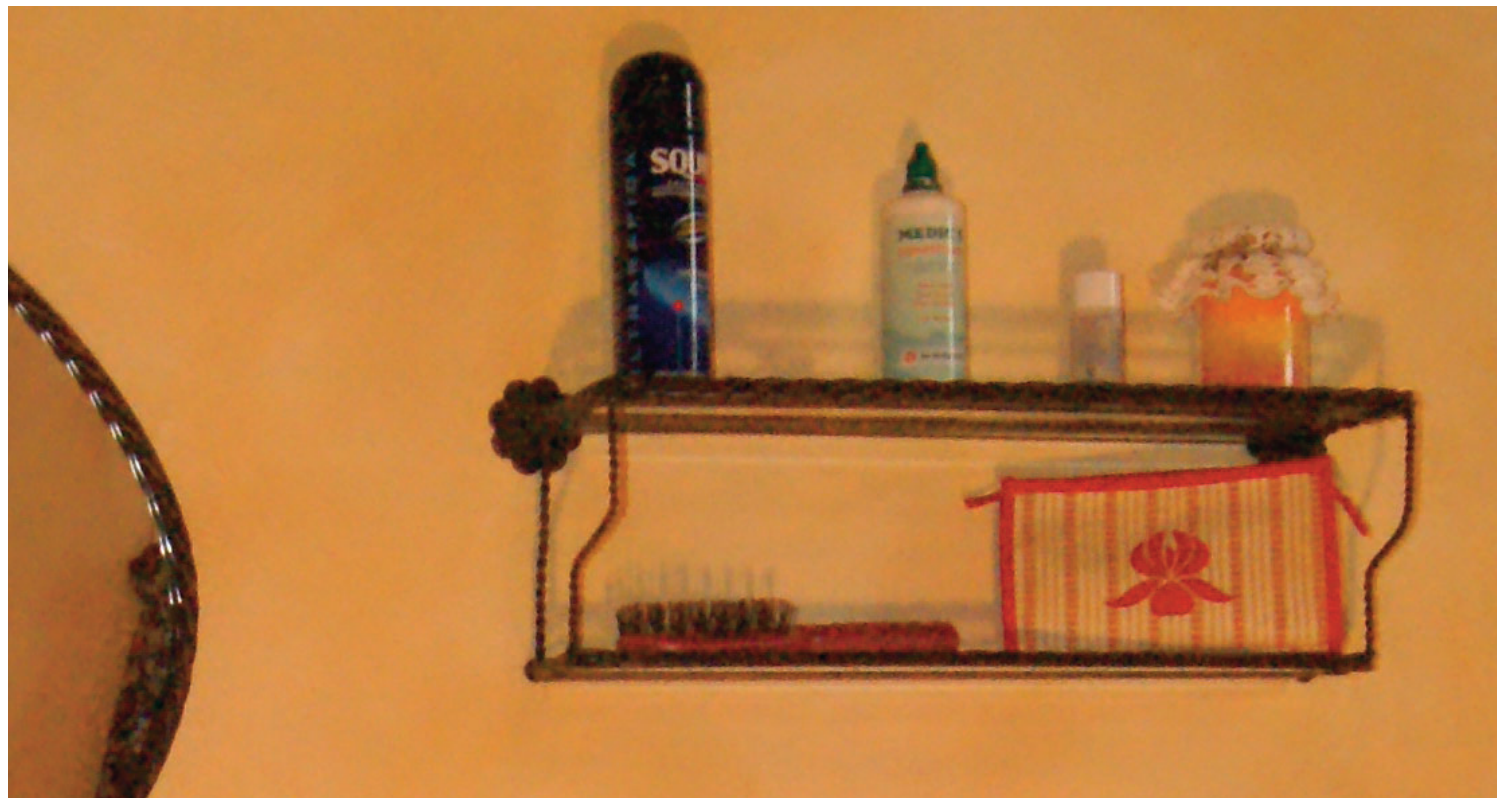

Art. 3059

Mensola con ceramica

CERAMIC SHELF WITH
HAND FORGED IRON
BRACKETS

OPZIONI CERAMICHE-ceramic options

A		BIANCA LISCIA
BIANCA LISCIA BORDO DECORATO		
B		MARRONE BLUE VERDE BORDEAUX