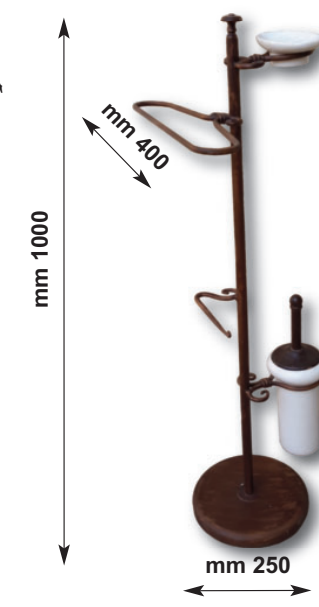

Art. 1056

Piantana in ferro forgiato a base tonda con accessori in ceramica
FORGED IRON FREE STANDING RACK WITH ROUND BASE CERAMIC ACCESSORIES
OPZIONI CERAMICHE-ceramic options

A		BIANCA LISCIA
B		BIANCA LISCIA BORDO DECORATO
		MARRONE BLUE VERDE BORDEAUX
C		BIANCA SMERLATA
D		BIANCA SMERLATA BORDO DECORATO
		MARRONE BLUE VERDE BORDEAUX