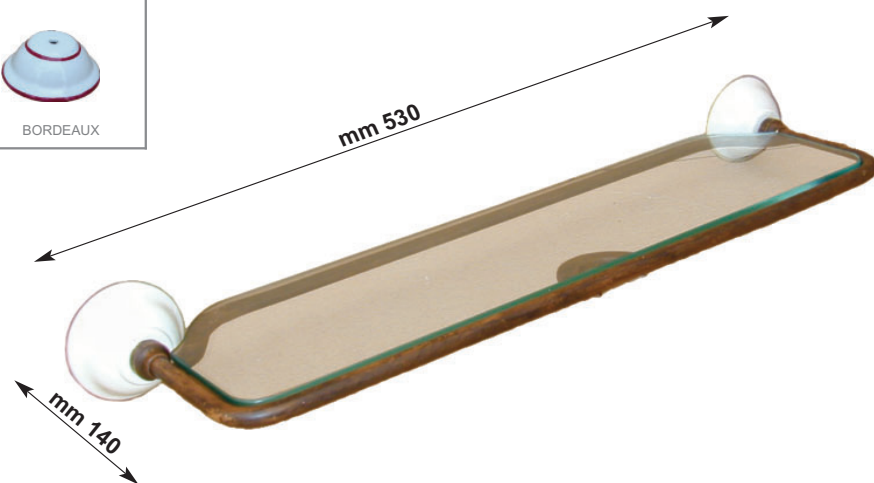

Mensole SHELVES

Art. 2058

Mensola in ferro con piano in vetro
con basi in ceramica

HAND FORGED FRAME WOK AND GLASS SHELF

OPZIONI CERAMICHE-ceramic options

A	<i>BIANCA LISCIA</i>
<i>BIANCA LISCIA BORDO DECORATO</i>	
B	
	MARRONE BLUE VERDE BORDEAUX