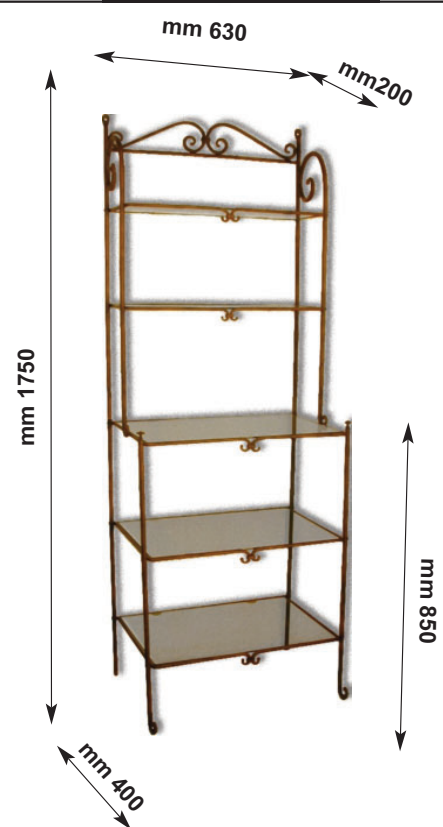

#### Art. 1125

Mobile in ferro con 5 piani  
in vetro misure mm :  
H 1750 - L 430 - P 300

FREE STANDING FORGED  
IRON STRUCTURE WITH FIVE  
GLASS SHELVES

#### Art. 1120

Mobile in ferro con 5 piani  
in vetro misure mm :  
H 1750 - L 630 - P 400

FREE STANDING FORGED  
IRON STRUCTURE WITH FIVE  
GLASS SHELVES

Since 1943 Love for Tradition

[www.armoniedepoca.com](http://www.armoniedepoca.com)

# Mobili da Parete WALL FURNITURE

Art. 1155

Mobile da parete con 2 piani  
in vetro misure mm :  
H 560 - L 430 - P 220

TWO GLASS SHELVES IN FOR-  
GED IRON STRUCTURE

Art. 1150

Mobile da parete con 2 piani  
in vetro misure mm :  
H 560 - L 630 - P 220