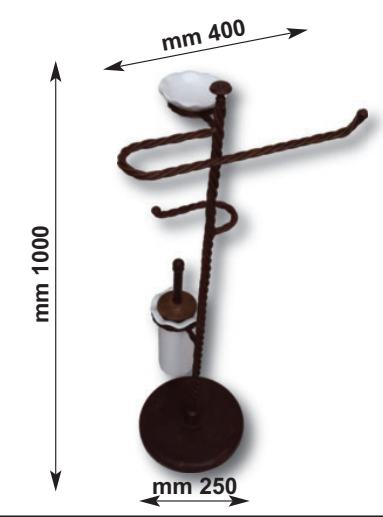

Art. 3056

Piantana base tonda con accessori in ceramica

FORGED IRON FREE STANDING RACK WITH ROUND BASE CERAMIC ACCESSORIES
OPZIONI CERAMICHE-ceramics options

A	BIANCA LISCIA
	BIANCA LISCIA BORDO DECORATO
B	MARRONE BLUE VERDE BORDEAUX
C	BIANCA SMERLATA
	BIANCA SMERLATA BORDO DECORATO
D	MARRONE BLUE VERDE BORDEAUX