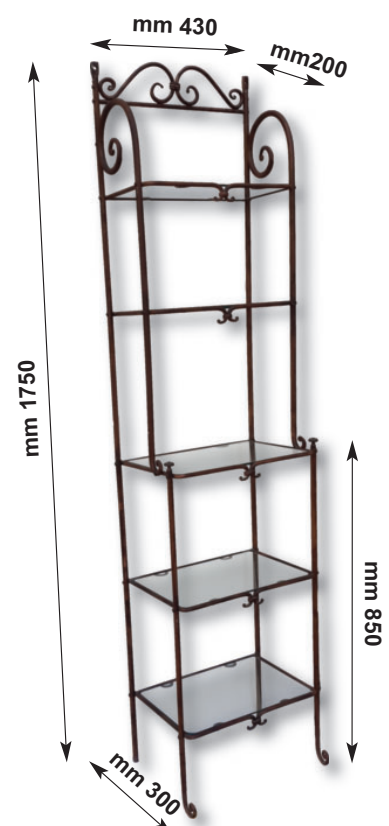

Mobili a giorno

SHELVES FURNITURE

Art. 1125

Mobile in ferro con 5 piani
in vetro misure mm :
H 1750 - L 430 - P 300

FREE STANDING FORGED
IRON STRUCTURE WITH FIVE
GLASS SHELVES

Art. 1120

Mobile in ferro con 5 piani
in vetro misure mm :
H 1750 - L 630 - P 400

FREE STANDING FORGED
IRON STRUCTURE WITH FIVE
GLASS SHELVES