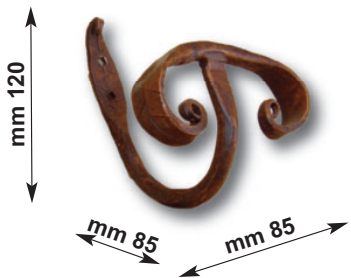

Art.4033

Giaccio porta abiti in ferro forgiato

SINGLE BATHROBE HANGER