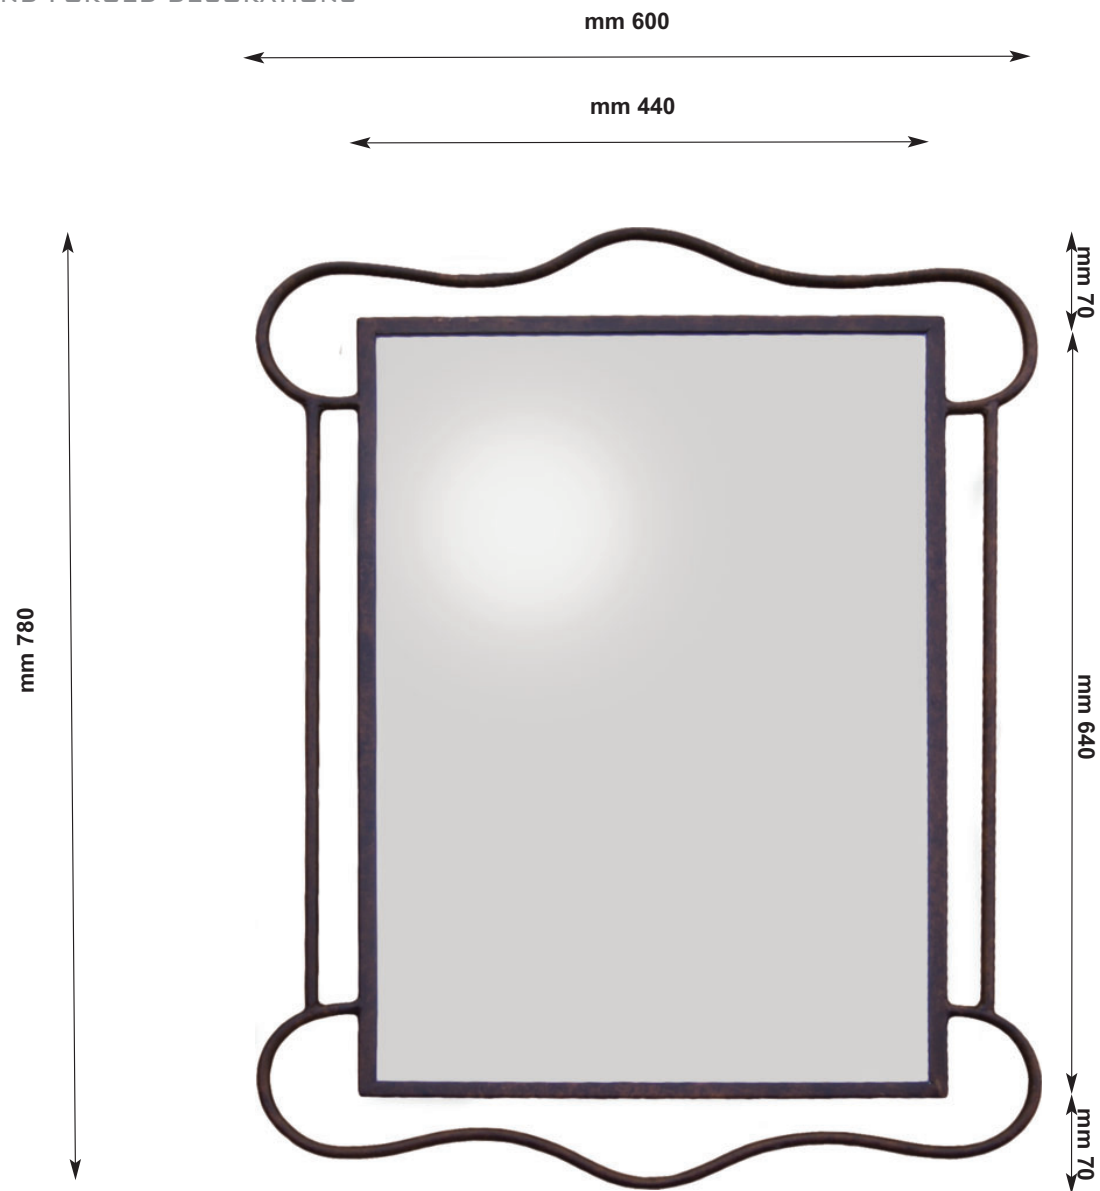

# Specchio MIRROR

Art. 2046

Specchio a parete rettangolare in ferro  
misura L60 H78

WALL HANGING RECTANGULAR MIRROR  
WITH HAND FORGED DECORATIONS