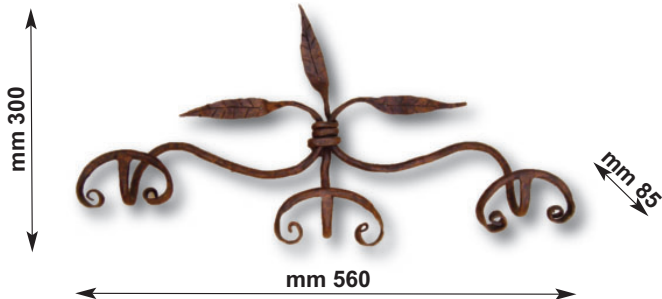

Art.4032

Appendiabiti a 3 posti in ferro
forgiato

TRIPLE BATHROBE HANGER