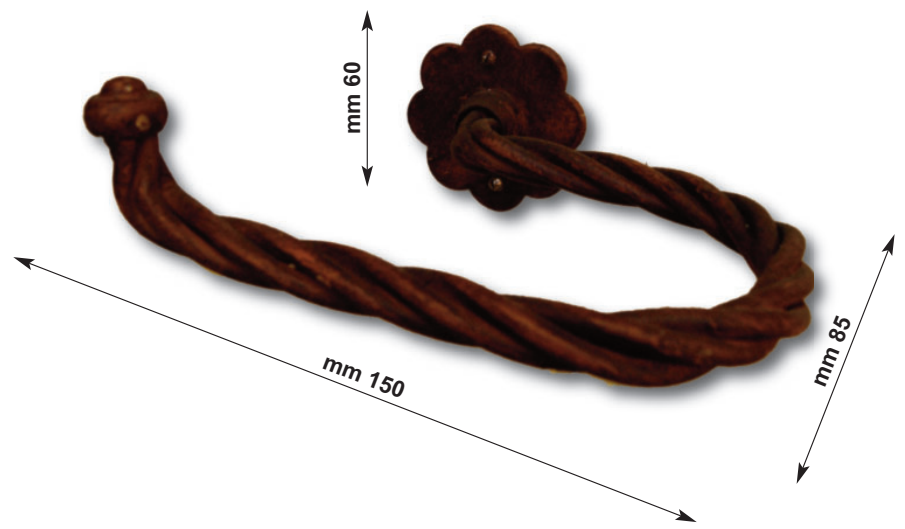

# Porta Cartaigienica HYGIENIC PAPER HOLDER

Art. 3005

Porta carta igienica destro

WROUGHT IRON TOILET ROLL HOLDER  
RIGHTWARD

Art. 3006

Porta carta igienica sinistro

WROUGHT IRON TOILET ROLL HOLDER  
LEFTWARD