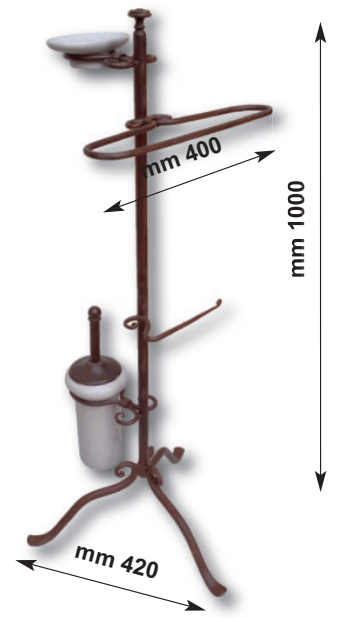

Art. 1053

Piantana in ferro forgiato con accessori in ceramica

FORGED IRON FREE STANDING TOWEL RACK CERAMIC ACCESSORIES

OPZIONI CERAMICHE-ceramic options

A		BIANCA LISCIA	
B		BIANCA LISCIA BORDO DECORATO	
		MARRONE BLUE VERDE BORDEAUX	
C		BIANCA SMERLATA	
D		BIANCA SMERLATA BORDO DECORATO	
		MARRONE BLUE VERDE BORDEAUX