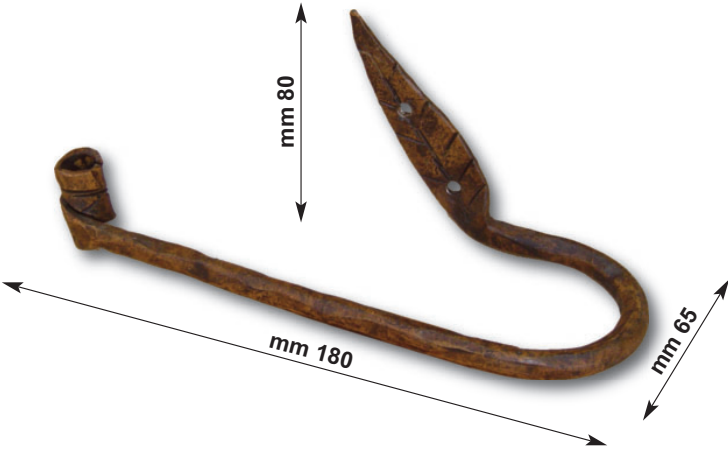

## HYGIENIC PAPER HOLDER

Art. 4005

Porta carta igienica destro

WROUGHT IRON TOILET ROLL HOLDER RIGHTWARD

Art. 4006

Porta carta igienica sinistro

WROUGHT IRON TOILET ROLL HOLDER LEFTWARD

Art. 4020