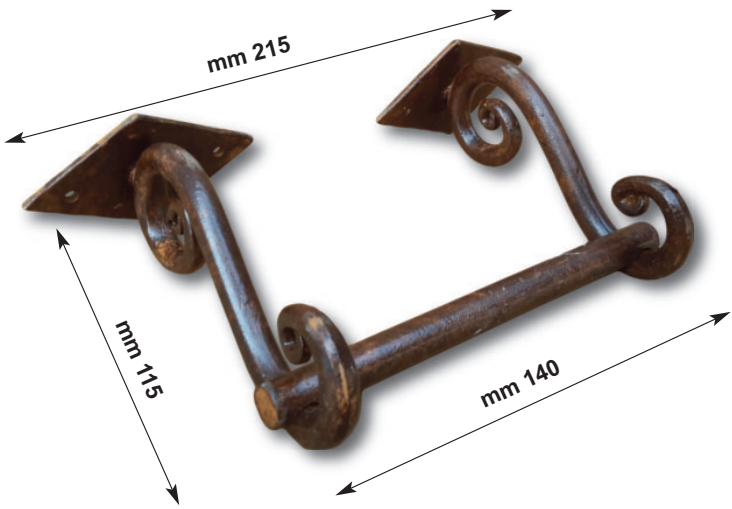

Art. 1007

Porta carta igienica in ferro forgiato
composto da 3 pezzi
WROUGHT IRON TOILET ROLL HOLDER