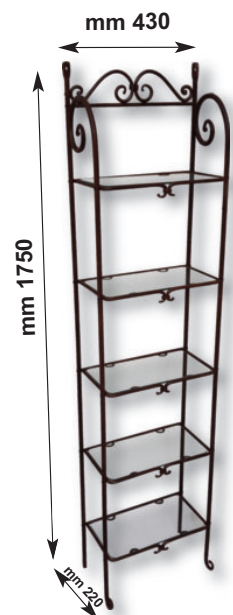

Mobili a giorno

SHELVES FURNITURE

Art. 1115

Mobile in ferro con 5 piani
in vetro misure mm :
H 1750 - L 430 - P 220

FREE STANDING FORGED IRON
STRUCTURE WITH FIVE GLASS
SHELVES